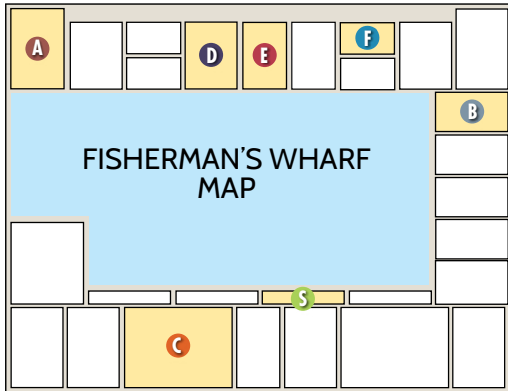

Two MapWharf Ads: Traditional Folded Map and Concierge Desk Map

With your ad purchase in the folded version of MapWharf, you will also receive a second proportionally sized ad in the concierge desk version. Concierge map ads are simplified versions of the larger folded map ads. Some concierge map ads will be proportionally resized in order to be located in the appropriate categories. Final spec sizes are based on advertiser participation mixture and are subject to change. **Please reference the left-hand column below for the Folded Map ad sizes, and the right-hand column below for the Concierge Map ad sizes.**

Folded Main Map Side:

Folded Cover Side:

Sizes

- | | | |
|--|--|---|
| A Full Block
2.42" Wide x 3.63" Tall | H PIER 39 1.5 Block
3.458" Wide x 2.17" Tall | N Back Cover
3.458" Wide x 8.25" Tall |
| B Side Block
3.24" Wide x 1.77" Tall | I PIER 39 Premium
3.458" Wide x 3.6" Tall | O Full Panel
3.458" Wide x 8.25" Tall |
| C Double Block
5.029" Wide x 3.63" Tall | J Shopping Small
3.458" Wide x .937" Tall | P Half Panel
3.458" Wide x 4.06" Tall |
| D Dining Block Large
2.42" Wide x 3" Tall | K Shopping Large
3.458" Wide x 2.0" Tall | Q Alcatraz Large
3.458" Wide x 5.27" Tall |
| E Dining Block Medium
1.94" Wide x 3" Tall | L Sightseeing Small
3.458" Wide x 2.02" Tall | R Alcatraz Small
3.458" Wide x 2.23" Tall |
| F Dining Block Small
2.42" Wide x 1.41" Tall | M Sightseeing Large
3.458" Wide x 4.17" Tall | S Logo & Listing
3.677" Wide x .6" Tall |
| G PIER 39 Block
3.458" Wide x 1.35" Tall | | |