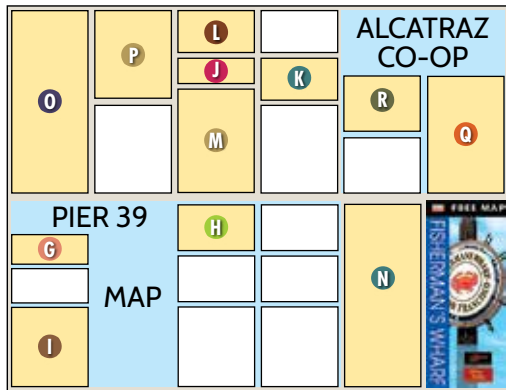

Folded Main Map Side:

Folded Cover Side:

Sizes

- | | | |
|--|--|---|
| A Full Block
2.42" Wide x 3.63" Tall | H PIER 39 1.5 Block
3.458" Wide x 2.17" Tall | N Back Cover
3.458" Wide x 8.25" Tall |
| B Side Block
3.24" Wide x 1.77" Tall | I PIER 39 Premium
3.458" Wide x 3.6" Tall | O Full Panel
3.458" Wide x 8.25" Tall |
| C Double Block
5.029" Wide x 3.63" Tall | J Shopping Small
3.458" Wide x .937" Tall | P Half Panel
3.458" Wide x 4.06" Tall |
| D Dining Block Large
2.42" Wide x 3" Tall | K Shopping Large
3.458" Wide x 2.0" Tall | Q Alcatraz Large
3.458" Wide x 5.27" Tall |
| E Dining Block Medium
1.94" Wide x 3" Tall | L Sightseeing Small
3.458" Wide x 2.02" Tall | R Alcatraz Small
3.458" Wide x 2.23" Tall |
| F Dining Block Small
2.42" Wide x 1.41" Tall | M Sightseeing Large
3.458" Wide x 4.17" Tall | S Logo & Listing
3.677" Wide x .6" Tall |
| G PIER 39 Block
3.458" Wide x 1.35" Tall | | |

Concierge Map Side 1:

Sizes

- | |
|---|
| A Full Block
1.4" Wide x 2.125" Tall |
| B Side Block
1.87" Wide x 1.03" Tall |
| C Double Block
2.9" Wide x 2.125" Tall |
| D Dining Block Large
1.4" Wide x 1.74" Tall |
| E Dining Block Medium
1.4" Wide x 1.3" Tall |
| F Dining Block Small
1.4" Wide x .82" Tall |
| G PIER 39 Block
1.74" Wide x .9" Tall |
| H PIER 39 1.5 Block
1.74" Wide x 1.45" Tall |
| I PIER 39 Premium
1.74" Wide x 2.4" Tall |
| J Shopping Small
1.05" Wide x 1.05" Tall |
| K Shopping Large
2.27" Wide x 1.05" Tall |
| L Sightseeing Small
2.32" Wide x 1.15" Tall |
| M Sightseeing Large
2.32" Wide x 2.09" Tall |
| N Back Cover
2.1" Wide x 4.872" Tall |
| O Full Panel
2.1" Wide x 4.872" Tall |
| P Half Panel
2.436" Wide x 2.4" Tall |
| Q Alcatraz Large
2.436" Wide x 2.4" Tall |