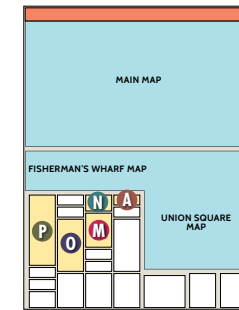

Sizes

- M** One Block Vertical
2.625" Wide x 3.625" Tall
- N** Half Block Vertical
2.625" Wide x 1.825" Tall
- O** One & One-Half Block Vert.
2.625" Wide x 5.53" Tall
- P** Two Block Vertical
2.625" Wide x 7.4829" Tall
- Q** Two Block Horizontal
5.428" Wide x 3.625" Tall
- R** Street Index Screened Logo
Minimum 3.5" Wide x 2.25" Tall

TWO MAPS FOR THE PRICE OF ONE!

Traditional Folded & Concierge Desk Versions

With an ad purchase in MapSF, all advertisers receive a second proportionally sized ad in the Concierge Desk version. Concierge Map ads are simplified versions of the larger folded map ads. Some Concierge Map ads will be resized to be placed in the appropriate categories. Final spec sizes are based on advertiser participation mixture.

An ad in the Folded Map includes a corresponding ad placement in the Concierge Desk Map!

Concierge Map Side 1:

Dining & Desserts • Museums • Wine & Bars

Sizes

- A** Dining Block
1.95" Wide x 0.75" Tall
- B** One Block Horizontal
2.55" Wide x 1.95" Tall
- C** Half Block Horizontal
1.95" Wide x 1.20" Tall
- D** LG Entertainment Block
2.85" Wide x 2.85" Tall
- E** SM Entertainment Block
2.85" Wide x 0.90" Tall
- F** One & One-Half Block Horiz.
3.00" Wide x 2.40" Tall
- G** Two Block Horizontal
4.05" Wide x 2.40" Tall
- H** Full Panel (3 Blks w/Gutters)
3.00" Wide x 4.95" Tall
- I** Back Cover
3.00" Wide x 4.95" Tall
- J** GG Park Large
2.25" Wide x 3.45" Tall
- K** GG Park Medium
2.25" Wide x 1.65" Tall
- L** GG Park Small
2.25" Wide x 1.05" Tall