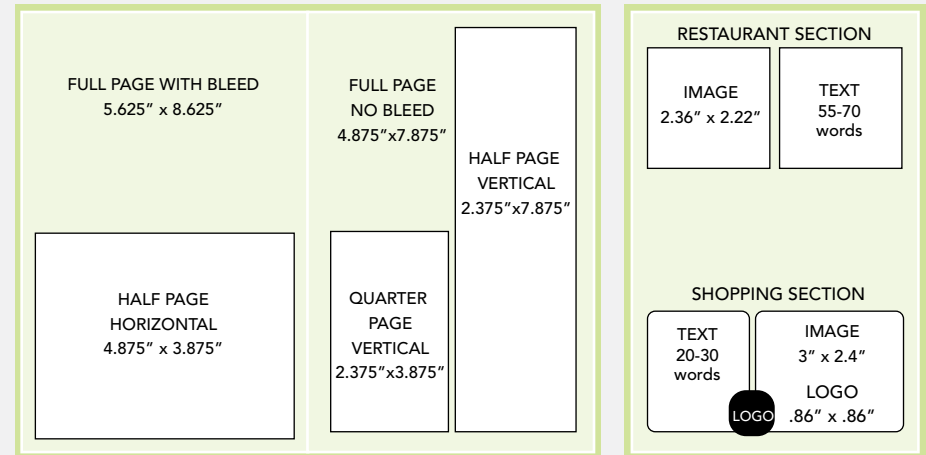

### Premium Placement

Center Map Gate Fold (bleed 2 panels) (per panel)	5.0" x 8.375" (per panel)	\$27,000 / \$9,000
Front Cover Sponsorship (logo only) (3 positions available with minimum ½ page ad purchase)		\$1,800 / \$600

## Ad Sizes Chart

New For 2017: